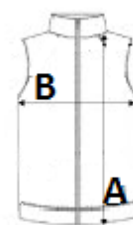

Two inner pockets

Tone-on-tone nylon zip fastening with chin guard and puller

Horizontal quilting

Wider quilting bands (11 cm at the front, 14.5 cm at the back) to enhance decoration

Tone-on-tone elastic bias finish at armholes and bottom hem

Inner hanging loop at collar

Packable product with storage pouch

Tear-away brand label

Injected padding: weight may vary depending on garment zones

Total weight is indicative

TARIFNÍ KÓD: **62024010**

## ROZMĚRY (CM)

	S	M	L	XL	2XL	3XL	4XL
Ks./📏	15	15	15	15	15	15	15
Délka (A)	67.00	69.00	71.00	73.00	75.00	77.00	79.00
Šířka přes prsa (B)	53.00	56.00	59.00	62.00	65.00	68.00	71.00