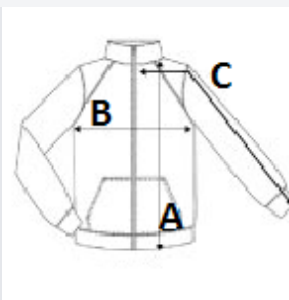

BARVY:

■ Dark Navy

■ Poseidon Blue

■ Dark Cedar

■ Black

■ Carbon Grey