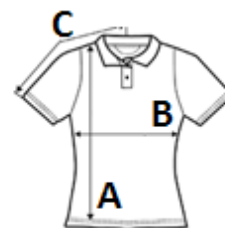

ROZMĚRY (CM)

	8	10	12	14	16	18	20
Ks./📦	16	16	16	16	16	16	16
Délka (A)	66.00	66.00	68.60	68.60	71.10	71.10	71.10
Šířka přes prsa (B)	47.00	49.50	52.10	55.90	59.70	63.50	67.30
Délka rukávu (C)	29.80	31.10	32.40	33.70	34.90	36.20	37.50