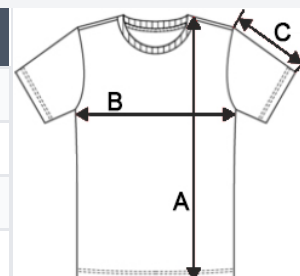

## POPIS:

100% polyester

Piqué mesh fabric

Lightweight, quick-drying fabric

Straight fit

Crew neck in piqué mesh with double topstitching

Tone-on-tone inner neck tape

Double-needle finish at sleeve and bottom hems

## ROZMĚRY (CM)

	XS	S	M	L	XL	2XL
Ks./📦	100	100	100	100	100	100
Délka (A)	61.00	63.00	65.00	67.00	69.00	71.00
Šířka přes prsa (B)	43.00	46.00	49.00	52.00	55.00	58.00
Délka rukávu (C)	18.00	18.75	19.50	20.25	21.00	21.75