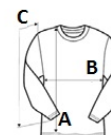

ROZMĚRY (CM)

	XS	S	M	L	XL	2XL
Ks./	50	50	50	50	50	50
Délka (A)	64	70	72	74	76	78
Šířka přes prsa (B)	47	50	53	56	59	62
Délka rukávu (C)	59	60	61	62	63	64