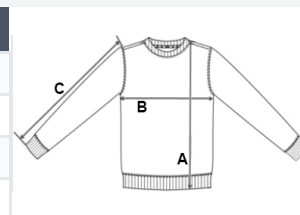

*i*Deal
Basic
BRAND

260 g/m²

Bavlna/Polyester

Bez bočních švů

Trhací štítek

2026 : s. 157

POPIS:

50% cotton / 50% polyester

Brushed tubular fleece

Straight fit

1x1 ribbed finish at collar, sleeve hems and bottom hem with double topstitching

Tear-away brand label

TARIFNÍ KÓD: **61103099**

ZEMĚ PŮVODU

Pakistan

STANDARD
100

ROZMĚRY (CM)

	XS	S	M	L	XL	2XL	3XL	4XL
Ks./📦	25	25	25	25	25	25	25	25
Délka (A)	66.00	67.50	69.00	70.50	72.00	73.50	75.00	76.50
Šířka přes prsa (B)	48.00	51.00	54.00	57.00	60.00	63.00	66.00	69.00
Délka rukávu (C)	64.00	64.50	65.00	65.50	66.00	66.50	67.00	67.50

BARVY:

☐ Ideal White

☐ Ideal Navy

☐ Ideal Black

☐ Ideal Oxford Grey