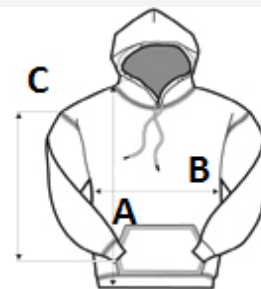

iDeal Basic
BRAND

260 g/m²

Bavlna/Polyester

Kapse

Trhací štítek

2026 : s. 157

POPIS:

50% cotton / 50% polyester

Brushed tubular fleece

Straight fit

1x1 ribbed finish at sleeve and bottom hems with double topstitching

Kangaroo pocket

Jersey-lined hood with tone-on-tone round drawstring

Tear-away brand label

TARIFNÍ KÓD: **61103099**

ZEMĚ PŮVODU

Pakistan

ROZMĚRY (CM)

	XS	S	M	L	XL	2XL	3XL	4XL
Ks./📦	25	25	25	25	25	25	25	25
Délka (A)	66.00	67.50	69.00	70.50	72.00	73.50	75.00	76.50
Šířka přes prsa (B)	48.00	51.00	54.00	57.00	60.00	63.00	66.00	69.00
Délka rukávu (C)	64.00	64.50	65.00	65.50	66.00	66.50	67.00	67.50

BARVY:

☐ Ideal White

☐ Ideal Navy

☐ Ideal Black

☐ Ideal Oxford Grey