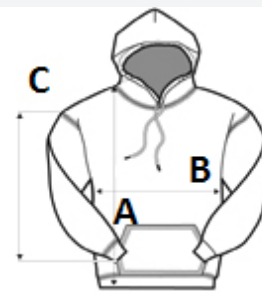

ROZMĚRY (CM)

	2/4	4/6	6/8	8/10	10/12
Ks./📦	25	25	25	25	25
Délka (A)	47.00	50.00	53.00	57.00	61.00
Šířka přes prsa (B)	36.00	38.00	40.00	43.00	46.00
Délka rukávu (C)	40.00	43.00	46.00	50.00	54.00