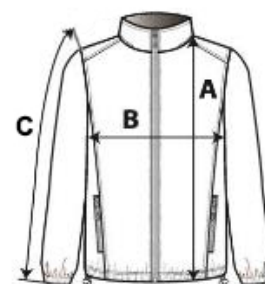

BARVY:

■ Ideal Royal Blue

■ Ideal Navy

■ Ideal Black

■ Ideal Red

■ Ideal Dark Grey