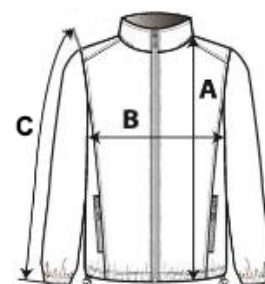

95% polyester / 5% elastane

2-layer softshell with water-repellent treatment

Inner layer: 100% black microfleece polyester

Straight fit

Two side pockets lined with polytricot, nylon zips and black zip pullers

Black nylon zip fastening with chin guard and puller

Shoulder and back yokes with topstitching

Black inner neck tape

Double-needle finish at sleeve and bottom hems

Tear-away brand label

TARIFNÍ KÓD: 62024010

ZEMĚ PŮVODU

Bangladesh

ROZMĚRY (CM)

	XS	S	M	L	XL	2XL	3XL	4XL
Ks./📏	10	10	10	10	10	10	10	10
Délka (A)	61.75	63.75	65.75	67.75	69.75	71.75	73.75	75.75
Šířka přes prsa (B)	44.00	47.00	50.00	53.00	56.00	59.00	62.00	65.00
Délka rukávu (C)	61.50	62.50	63.50	64.50	65.50	66.50	67.50	68.50