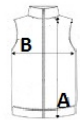

ROZMĚRY (CM)

	XS	S	M	L	XL	2XL	3XL	4XL
Ks./	10	10	10	10	10	10	10	10
Délka (A)	66	68	70	72	74	76	78	80
Šířka přes prsa (B)	49	52	55	58	61	64	67	70