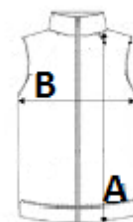

Black nylon zip fastening with chin guard and puller

Shoulder and back yokes with topstitching

Black inner neck tape

Double-needle finish at armholes and bottom hem

Tear-away brand label

TARIFNI KÓD: 62024010

ZEMĚ PŮVODU

Bangladesh

ROZMĚRY (CM)

	XS	S	M	L	XL	2XL	3XL	4XL
Ks./📏	10	10	10	10	10	10	10	10
Délka (A)	66.00	68.00	70.00	72.00	74.00	76.00	78.00	80.00
Šířka přes prsa (B)	49.00	52.00	55.00	58.00	61.00	64.00	67.00	70.00