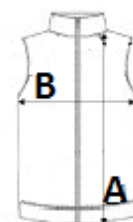

Tone-on-tone nylon zip fastening with chin guard and puller

Horizontal quilting

Wider quilting bands (11 cm at the front, 14.5 cm at the back) to enhance decoration

Tone-on-tone elastic bias finish at armholes and bottom hem

Inner hanging loop at collar

Packable product with storage pouch

Tear-away brand label

Injected padding: weight may vary depending on garment zones

Total weight is indicative

TARIFNÍ KÓD: **62024010**

ZEMĚ PŮVODU

Myanmar

ROZMĚRY (CM)

	S	M	L	XL	2XL	3XL	4XL
Ks./📏	15	15	15	15	15	15	15
Délka (A)	67.00	69.00	71.00	73.00	75.00	77.00	79.00
Šířka přes prsa (B)	53.00	56.00	59.00	62.00	65.00	68.00	71.00

BARVY:

■ Navy

■ Ideal Royal Blue