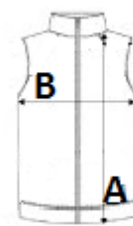

Horizontal quilting

Wider quilting bands (11 cm at the front, 14.5 cm at the back) to enhance decoration

Tone-on-tone elastic bias finish at armholes and bottom hem

Inner hanging loop at collar

Packable product with storage pouch

Tear-away brand label

Injected padding: weight may vary depending on garment zones

Total weight is indicative

TARIFNÍ KÓD: **62024010**

ZEMĚ PŮVODU

Myanmar

ROZMĚRY (CM)

	XS	S	M	L	XL	2XL
Ks./📏	15	15	15	15	15	15
Délka (A)	61.00	63.00	65.00	67.00	69.00	71.00
Šířka přes prsa (B)	45.00	48.00	51.00	54.00	57.00	60.00