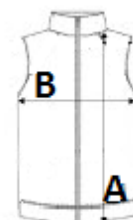

Tone-on-tone nylon zip fastening with chin guard and puller

Horizontal quilting

Wider quilting bands (11 cm at the front, 14.5 cm at the back) to enhance decoration

Tone-on-tone elastic bias finish at armholes and bottom hem

Inner hanging loop at collar

Packable product with storage pouch

Tear-away brand label

Injected padding: weight may vary depending on garment zones

Total weight is indicative

TARIFNÍ KÓD: **62024010**

## ROZMĚRY (CM)

	XS	S	M	L	XL	2XL
Ks./📏	15	15	15	15	15	15
Délka (A)	61.00	63.00	65.00	67.00	69.00	71.00
Šířka přes prsa (B)	45.00	48.00	51.00	54.00	57.00	60.00