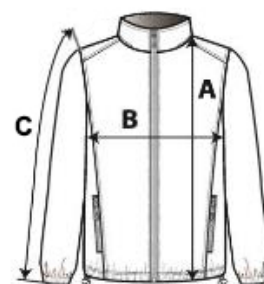

Microfleece with anti-pilling treatment

Straight fit

Stand-up collar

Two side pockets lined with jersey

Tone-on-tone plastic zip fastening

Tone-on-tone inner neck tape

Double-needle finish at sleeve and bottom hems

Tear-away brand label

TARIFNÍ KÓD: **61103099**

ZEMĚ PŮVODU

Bangladesh

ROZMĚRY (CM)

	XS	S	M	L	XL	2XL	3XL	4XL	5XL
Ks./📦	10	10	10	10	10	10	10	10	10
Délka (A)	66.00	68.00	70.00	72.00	74.00	76.00	78.00	80.00	82.00
Šířka přes prsa (B)	50.00	53.00	56.00	59.00	62.00	65.00	68.00	71.00	74.00
Délka rukávu (C)	64.00	65.00	66.00	67.00	68.00	69.00	70.00	71.00	72.00