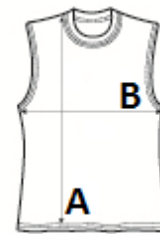

## POPIS:

Oversize fit

Dropped armhole for comfort

Perfect paired with crop top or sports bra

Large embellishment area

AWDis' own lightweight Neoteric™ smooth fabric with inherent wickability

Smooth fabric face for easy embellishment

Self-fabric taped back neck

Simple tear off label makes it perfect for rebranding

TARIFNÍ KÓD: 61099020

ZEMĚ PŮVODU

Bangladesh

## ROZMĚRY (CM)

	M	L	XL
Ks./📏	50	50	50
Délka (A)	63.50	65.50	67.50
Šířka přes prsa (B)	53.00	56.00	59.00