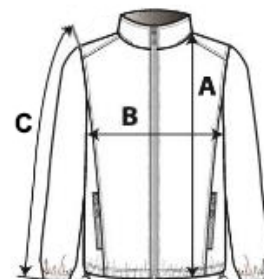

100% cotton outer surface

LSF (Low Shrinkage Fleece: pre-shrunk fleece) treatment

3-yarn brushed fleece in combed cotton

Slim fit

Straight sleeves

High neck

Matching plastic zip fastening

2 zipped and piped side pockets

Half-moon finish at the neckline to facilitate decoration access inside the neckline

1x1 ribbed cuffs and hem. Tear-away brand label

TARIFNÍ KÓD: 61102099

ZEMĚ PŮVODU

Bangladesh

ROZMĚRY (CM)

	S	M	L	XL	2XL
Ks./📏	20	20	20	20	20
Šířka přes prsa (B)	48.00	51.00	54.00	57.00	60.00
Délka rukávu (C)	61.00	62.00	63.00	64.00	65.00
Výška (A)	63.00	65.00	67.00	69.00	71.00