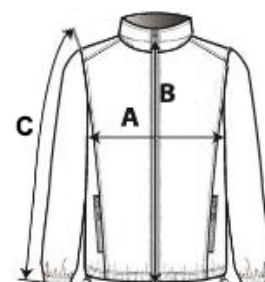

KARIBAN

330 g/m²

100% Polyamid

Kapse

Bez štítku

2026 : s. 403

2025 : s. 343

POPIS:

100% recycled ribstop 380T polyamide

Water-repellent fabric

100% recycled polyester inner trim

Lined in 100% recycled polyamide

Straight fit

2 zipped and piped side pockets

1 inside patch pocket with tear release fastening

Front zip fastening

Stand-up collar with a lined, padded and adjustable 3-part hood with stopper

Ribbed cuffs and bottom hem

Invisible inner zip on the left-hand side and at the bottom hem for decoration access

TARIFNÍ KÓD: 62024010

ZEMĚ PŮVODU

Bangladesh

ROZMĚRY (CM)

	XS	S	M	L	XL	2XL	3XL	4XL
Ks./📏	10	10	10	10	10	10	10	10
Délka (A)	67.00	69.00	71.00	73.00	75.00	77.00	79.00	81.00
Šířka přes prsa (B)	53.00	56.00	59.00	62.00	65.00	68.00	71.00	74.00
Délka rukávu (C)	68.00	69.00	70.00	71.00	72.00	73.00	74.00	75.00

BARVY:

■ Navy

■ Black