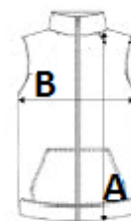

100% polyester mat 290T

100% polyester inner padding

Straight fit

Folds up into storage bag

2 zipped side pockets with nylon zip and tone-on-tone zip puller

2 inner storage pockets

Tone-on-tone nylon front zip fastening with zip puller

Horizontal padding for body and sides

Larger customisation area on chest and back

Elasticated bias finish on the armholes and hem

Hanging loop inside neck

Detachable brand label

TARIFNÍ KÓD: **62024010**

ZEMĚ PŮVODU

Bangladesh

ROZMĚRY (CM)

	S	M	L	XL	2XL
Ks./📏	15	15	15	15	15
Délka (A)	67.00	69.00	71.00	73.00	75.00
Šířka přes prsa (B)	53.00	56.00	59.00	62.00	65.00

BARVY:

■ Dark Grey