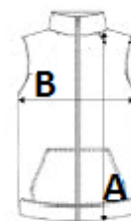

100% polyester mat 290T

100% polyester inner padding.

Straight fit

Folds up into storage bag

2 zipped side pockets with nylon zip and tone-on-tone zip puller

2 inner storage pockets

Tone-on-tone nylon front zip fastening with zip puller

Horizontal padding for body and sides

Larger customisation area on chest and back

Elasticated bias finish on the armholes and hem

Hanging loop inside neck

Detachable brand label

TARIFNÍ KÓD: **62024010**

ZEMĚ PŮVODU

Bangladesh

ROZMĚRY (CM)

	XS
Ks./📏	15
Délka (A)	61.00
Šířka přes prsa (B)	45.00

BARVY:

■ Dark Grey