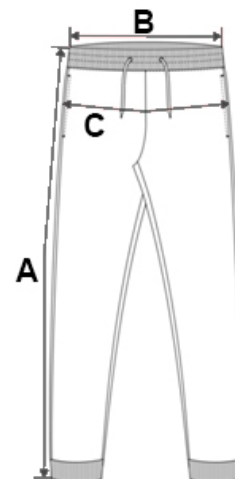

99% cotton denim/1% elastane

11.50 oz

Modern fit

Zip fastening with one metal button

2 front pockets, 1 ticket pocket and 2 back pockets

Waistband with loops

This product has been specially treated and appears intentionally aged

This artisan process may result in colour variations between products which make each item unique

No brand label, only a size tag for easy decoration access

TARIFNÍ KÓD: 62046231

ZEMĚ PŮVODU

Pakistan

ROZMĚRY (CM)

	34	36	38	40	42	44	46	48
Ks./📏	20	20	20	20	20	20	20	20
Šířka přes pas (B)	33.50	35.50	37.50	39.50	41.50	43.50	45.50	47.50
Vnitřní šev (A)	78.00	78.00	78.00	78.00	78.00	78.00	78.00	78.00
Vnější šev (A)	98.00	98.50	99.00	99.50	100.00	100.50	101.00	101.50
Šířka přes bedra	42.00	44.00	46.00	48.00	50.00	52.00	54.00	56.00