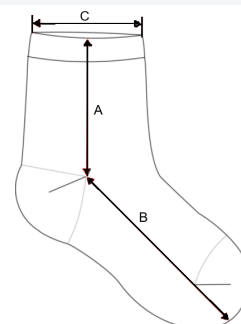

PROACT.®

42 g/m²

2026 : s. 333
2025 : s. 301

POPIS:

72% polyester / 25% cotton / 3% elastane
Bouclette knit inner
Flat seam at toe
Ergonomic knitting for greater comfort and support
Anti-slip grippers under the sole
Delivered in individual packaging and cardboard box, ready to hang on the shelf

TARIFNÍ KÓD: **61159699**

ZEMĚ PŮVODU
China

ROZMĚRY (CM)

	35/38	39/42	43/46
Ks./📦	100	100	100
Sock height from top edge to heel (A)	17,00	18,00	19,00
Feet length from heel to sock extremity (B)	17,00	19,00	21,00
Sock opening width (relaxed) (C)	7,00	7,50	8,00