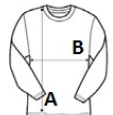

ROZMĚRY (CM)

	S	M	L	XL	2XL	3XL	4XL
Ks./👤	50	50	50	50	50	50	50
Délka (A)	75.50	77.50	79.50	81.50	83.50	85.50	88.30
Šířka přes prsa (B)	56	59	62	65	68	71	75
Délka rukávu (C)	79.30	82.10	85	87.90	90.80	93.60	96.80