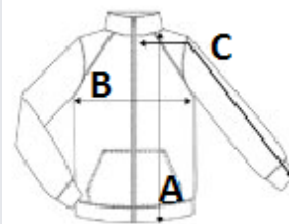

Fabric Information

280 series anti-pill Symmetry fleece

Special Features

Interactive

Fleece cuffs

2 zipped lower pockets

Adjustable shockcord hem

May have slight color differences between Glowlight coloured products

TARIFNÍ KÓD: 61023090

ZEMĚ PŮVODU

Bangladesh

ROZMĚRY (CM)

	XXS	XS	S	M	L	XL	2XL	3XL	4XL	5XL	6XL
Ks./📦	16	16	16	16	16	16	16	16	16	16	16
Délka (A)	0.00	67.00	69.00	71.00	74.00	74.00	76.00	76.00	78.00	78.00	0.00
Šířka přes prsa (B)	0.00	55.00	57.00	60.00	62.00	65.00	69.00	72.00	74.00	76.00	0.00
Délka rukávu (C)	0.00	75.00	77.00	79.00	80.00	81.00	83.00	84.00	85.00	86.00	0.00