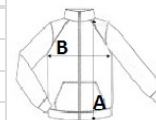

Taped seams

Special Features

Concealed hood with adjuster

2 lower zipped pockets

1 internal pocket with earphone cord access

Adjustable cuffs

Adjustable shockcord hem

Internal zipped embroidery access

Země původu:

China

ROZMĚRY (CM)

	XS	S	M	L	XL	2XL	3XL
Ks./👤	16	16	16	16	16	16	16
Délka (A)	0	76.50	76.50	79	79	81.50	81.50
Šířka přes prsa (B)	0	53.50	57.50	61.50	65.50	70.50	74.50
Délka rukávu (C)	0	67	68	69	70	71	72