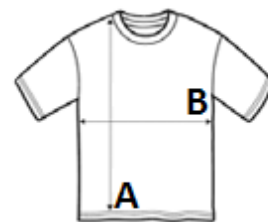

NEW FIT - comfortable fit

Short sleeves

Cut and sewn

Ribbed collar and cuffs with elastane

Neck tape

Reinforced placket with with 2 pearlescent buttons

Straight bottom with reinforced side slits

Spare button sewn on inner side seam

## ROZMĚRY (CM)

	S	M	L	XL	2XL	3XL	4XL	5XL
Ks./📏	50	50	50	50	50	50	50	50
Délka (A)	71.00	73.00	75.00	77.00	79.00	81.00	82.00	84.00
Šířka přes prsa (B)	50.00	53.00	56.00	59.00	62.00	65.00	68.00	72.00