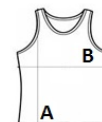

GI46200 PERFORMANCE® ADULT CORE SINGLET **Outlet**
GILDAN

HAUPTEIGENSCHAFTEN

159 g/m²
 159.0 G/SqM (White 156.0 G/SqM)
 100% Polyester
 Active fit
 Wicking properties
 Snag-resistant
 Single-needle topstitched 5.1cm shoulder strap
 Racerback
 Tearaway label
 Twin needle neck, armhole, and bottom hem
 Transitioning to side seam

Empfohlene Veredelung:

Thermotransfer, Siebdruck, Sublimation

Ursprungsland:

Honduras

GRÖSSENANGABE (CM)

	S	M	L	XL	2XL
Stck./	36	36	36	36	36
Körperlänge	71.12	73.66	76.20	78.74	81.28
Brustweite (B)	45.72	50.80	55.88	60.96	66.04