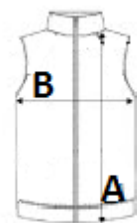

Two inner pockets

Tone-on-tone nylon zip fastening with chin guard and puller

Horizontal quilting

Wider quilting bands (11 cm at the front, 14.5 cm at the back) to enhance decoration

Tone-on-tone elastic bias finish at armholes and bottom hem

Inner hanging loop at collar

Packable product with storage pouch

Tear-away brand label

Injected padding: weight may vary depending on garment zones

Total weight is indicative

TARIF-CODE: **62024010**

## GRÖSSENANGABE (CM)

	S	M	L	XL	2XL	3XL	4XL
Stck./	15	15	15	15	15	15	15
K�rperl�nge	67.00	69.00	71.00	73.00	75.00	77.00	79.00
Brustweite (B)	53.00	56.00	59.00	62.00	65.00	68.00	71.00