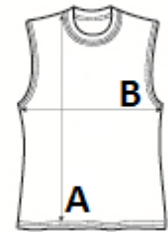

Dropped armhole for comfort

Perfect paired with crop top or sports bra

Large embellishment area

AWDis' own lightweight Neoteric™ smooth fabric with inherent wickability

Smooth fabric face for easy embellishment

Self-fabric taped back neck

Simple tear off label makes it perfect for rebranding

TARIF-CODE: 61099020

URSPRUNGSLAND

Bangladesh

GRÖSSENANGABE (CM)

	M	L	XL
Stck./📦	50	50	50
Körperlänge	63.50	65.50	67.50
Brustweite (B)	53.00	56.00	59.00