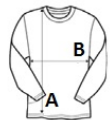

Style

Round neck

1x1 ribbed cuffs, neck and bottom

Neck tape

Set-in sleeves

Tubular XS-XL, Side-seamed 2XL-4XL**Outstanding size tolerance: +10%****For the side-seamed version [click here!](#)****Zertifizierungen:****Ursprungsland:**

Pakistan

**GRÖSSENANGABE (CM)**

	XS	S	M	L	XL	2XL	3XL	4XL
Stck./	25	25	25	25	25	25	25	25
Körperlänge	68	71	72	74	75	77	79	81
Brustweite (B)	50	53	56	61	65	68	71	75

**FARBEN:**

Black	Bottle Green	Burgundy	Creamy Blue	Creamy Green	Creamy Pink
French Navy	Lilac	Orange	Royal Blue	White	