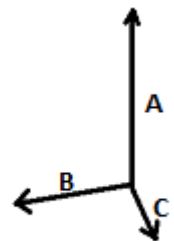

On the top, it features a large rigid opening with industrial zip fastening that makes equipment storage easier

The bottom of the bag and its feet are made from rubber for added protection and reinforcement

TARIF-CODE: **42029298**

URSPRUNGSLAND

China

GRÖSSENANGABE (CM)

	U
Stck./☒	15
Höhe (A)	30.50
Breite (B)	47.50
Tiefe (C)	27.00

FARBEN:

 Navy/Black