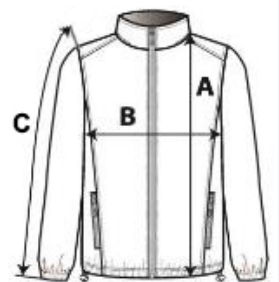

92% Polyester, 8% Elastane

3 layer fabric, with waterproof, breathable membrane 6000 mm

Breathability 1370 g/m² /24 Hrs

Micro-fleece inner layer

Windproof

Stretch fabric

Reverse coil front zipper

2 front hand pockets and 1 shoulder pocket with reverse coil zippers

15.2 cm storm flap at front zipper

Drop tail hem construction

Tear away label

TARIF-CODE: 62033390

EMPFOHLENE VEREDELUNG

Digitaldruck (DTF), DTG, Stickerei, Thermotransfer, Siebdruck

URSPRUNGSLAND

Myanmar

GRÖSSENANGABE (CM)

	S	M	L	XL	2XL	3XL	4XL
Stck./☒	12	12	12	12	12	12	12
Körperlänge	68.00	69.00	70.00	72.00	73.00	74.00	76.00
Brustweite (B)	53.00	56.00	59.00	62.00	65.00	68.00	71.00
Ärmellänge hinten Mitte (C)	64.00	65.00	66.00	68.00	69.00	70.00	71.00