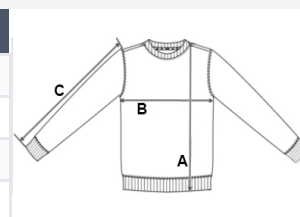

## HAUPTTEIGENSCHAFTEN:

50% cotton / 50% polyester

Brushed tubular fleece

Straight fit

1x1 ribbed finish at collar, sleeve hems and bottom hem with double topstitching

Tear-away brand label

TARIF-CODE: **61103099**

## GRÖSSENANGABE (CM)

	XS	S	M	L	XL	2XL	3XL	4XL
Stck./📦	25	25	25	25	25	25	25	25
Körperlänge	66.00	67.50	69.00	70.50	72.00	73.50	75.00	76.50
Brustweite (B)	48.00	51.00	54.00	57.00	60.00	63.00	66.00	69.00
Ärmellänge hinten Mitte (C)	64.00	64.50	65.00	65.50	66.00	66.50	67.00	67.50