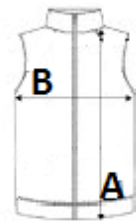

Black nylon zip fastening with chin guard and puller

Shoulder and back yokes with topstitching

Black inner neck tape

Double-needle finish at armholes and bottom hem

Tear-away brand label

TARIF-CODE: 62024010

URSPRUNGSLAND

Bangladesh

GRÖSSENANGABE (CM)

	XS	S	M	L	XL	2XL	3XL	4XL
Stck./📦	10	10	10	10	10	10	10	10
Körperlänge	66.00	68.00	70.00	72.00	74.00	76.00	78.00	80.00
Brustweite (B)	49.00	52.00	55.00	58.00	61.00	64.00	67.00	70.00