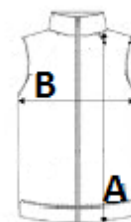

Black nylon zip fastening with chin guard and puller

Shoulder and back yokes with topstitching

Black inner neck tape

Double-needle finish at armholes and bottom hem

Tear-away brand label

TARIF-CODE: 62024010

URSPRUNGSLAND

Bangladesh

GRÖSSENANGABE (CM)

	XS	S	M	L	XL	2XL	3XL	4XL
Stck./📦	10	10	10	10	10	10	10	10
Körperlänge	66.00	68.00	70.00	72.00	74.00	76.00	78.00	80.00
Brustweite (B)	49.00	52.00	55.00	58.00	61.00	64.00	67.00	70.00