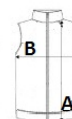

Tone-on-tone elastic bias finish at armholes and bottom hem

Inner hanging loop at collar

Packable product with storage pouch

Tear-away brand label

Injected padding: weight may vary depending on garment zones

Total weight is indicative

Zertifizierungen:

Ursprungsland:

Myanmar

2026 : s. 386

GRÖSSENANGABE (CM)

	S	M	L	XL	2XL	3XL	4XL
Stck./📦	15	15	15	15	15	15	15
Körperlänge	67	69	71	73	75	77	79
Brustweite (B)	53	56	59	62	65	68	71