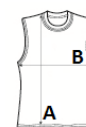

JC026 WOMEN'S COOL SMOOTH SPORTS VEST **Outlet**

JustCool
AWDis

HAUPT-EIGENSCHAFTEN

- 135 g/m²
- Oversize fit
- Dropped armhole for comfort
- Perfect paired with crop top or sports bra
- Large embellishment area
- AWDis' own lightweight Neoteric™ smooth fabric with inherent wickability
- Smooth fabric face for easy embellishment
- Self-fabric taped back neck
- Simple tear off label makes it perfect for rebranding

Ursprungsland:

Bangladesh

GRÖSSENANGABE (CM)

	M	L	XL
Stck./📦	50	50	50
Körperlänge	63.50	65.50	67.50
Brustweite (B)	53	56	59

FARBEN:

- Arctic White
- Fire Red
- Hot Pink
- Jet Black
- Sapphire Blue