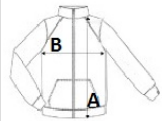

GRÖSSENANGABE (CM)

	XS	S	M	L	XL	2XL
Stck./	20	20	20	20	20	20
Körperlänge	74.50	76	78	80.50	82.50	84.50
Brustweite (B)	48	51	54	57	60	63
Ärmellänge hinten Mitte (C)	80.50	81.50	82.50	83.50	84.50	85.50