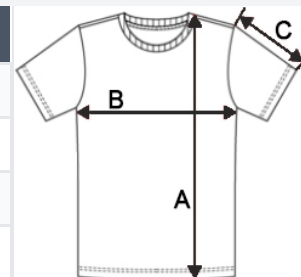

100% enzyme-washed combed cotton

Deep neckline

Fitted style

Contrasting neck tape (White for White colourway and Oxford Grey for all other colourways)

Exceptional size tolerance for promotional colors: 10%

TARIF-CODE: 61091000

EMPFOHLENE VEREDELUNG

Stickerei

URSPRUNGSLAND

Bangladesh

GRÖSSENANGABE (CM)

	S	M	L	XL	2XL	3XL
Stck./☒	50	50	50	50	50	50
Körperlänge	60.75	62.75	64.75	66.75	68.75	70.75
Brustweite (B)	44.00	47.00	50.00	53.00	56.00	59.00
Ärmellänge hinten Mitte (C)	10.75	11.50	12.25	13.00	13.75	14.50