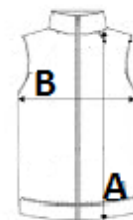

95% polyester / 5% elastane

Inner: 100% polyester microfleece

Water repellent fabric

2 zipped outer pockets

Contrasting zip fastenings

Topstitching finish on shoulders and sides

TARIF-CODE: 62024010

URSPRUNGSLAND

Bangladesh

GRÖSSENANGABE (CM)

	XS	S	M	L	XL	2XL	3XL	4XL
Stck./☞	16	16	16	16	16	16	16	16
Körperlänge	70.00	72.00	74.00	76.00	78.00	80.00	82.00	84.00
Brustweite (B)	49.00	52.00	55.00	58.00	61.00	64.00	67.00	70.00