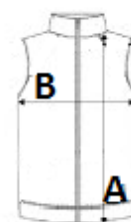

Inner: 100% polyester microfleece

Water repellent fabric

2 zipped outer pockets

Contrasting zip fastenings

Topstitching finish on shoulders and sides

TARIF-CODE: 62024010

URSPRUNGSLAND

Bangladesh

STANDARD
100

GRÖSSENANGABE (CM)

	XS	S	M	L	XL	2XL	3XL	4XL
Stck./☐	16	16	16	16	16	16	16	16
Körperlänge	70.00	72.00	74.00	76.00	78.00	80.00	82.00	84.00
Brustweite (B)	49.00	52.00	55.00	58.00	61.00	64.00	67.00	70.00