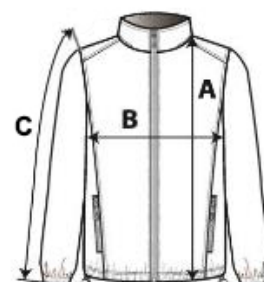

Inner: 100% polyester microfleece

Water-repellent fabric

Fitted style

2 zipped outer pockets

Contrasting zip fastenings

Drop hem

Overstitching finish on shoulders and sides

TARIF-CODE: 62024010

URSPRUNGSLAND

China, Bangladesh

STANDARD
100

GRÖSSENANGABE (CM)

	S	M	L	XL	2XL	3XL	4XL
Stck./☒	10	10	10	10	10	10	10
Körperlänge	72.25	74.25	76.25	78.25	80.25	82.25	84.25
Brustweite (B)	52.00	55.00	58.00	61.00	64.00	67.00	70.00
Ärmellänge hinten Mitte (C)	64.50	66.25	68.00	69.75	71.50	73.25	75.00