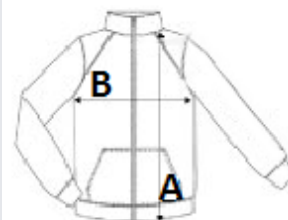

Outer: 95% polyester/5% elastane

Inner: 100% polyester microfleece

Water-repellent fabric

Fitted style

2 zipped outer pockets

Contrasting zip fastening

Drop hem

Overstitching finish on shoulders and sides

TARIF-CODE: 62024010

URSPRUNGSLAND

China

GRÖSSENANGABE (CM)

	XS	S	M	L	XL	2XL	3XL
Stck./☒	10	10	10	10	10	10	10
Körperlänge	62.00	64.00	66.00	68.00	70.00	72.00	74.00
Brustweite (B)	44.00	47.00	50.00	53.00	56.00	59.00	62.00
Ärmellänge hinten Mitte (C)	62.00	63.00	64.00	65.00	66.00	67.00	68.00