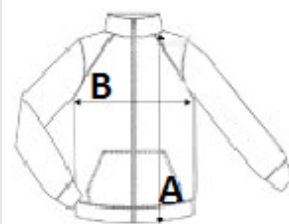

Outer: 95% polyester/5% elastane

Inner: 100% polyester microfleece

Water-repellent fabric

Fitted style

2 zipped outer pockets

Contrasting zip fastening

Drop hem

Overstitching finish on shoulders and sides

TARIF-CODE: 62024010

URSPRUNGSLAND

China

GRÖSSENANGABE (CM)

	XS	S	M	L	XL	2XL	3XL
Stck./📦	10	10	10	10	10	10	10
Körperlänge	62.00	64.00	66.00	68.00	70.00	72.00	74.00
Brustweite (B)	44.00	47.00	50.00	53.00	56.00	59.00	62.00
Ärmellänge hinten Mitte (C)	62.00	63.00	64.00	65.00	66.00	67.00	68.00