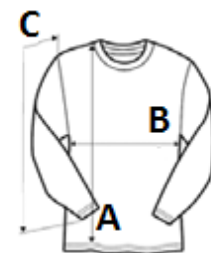

80% cotton/20% polyester

Brushed fleece

Set-in sleeves

Ribbed neck, cuffs and hem

Color shade differences may occur at Dark Grey and Light Royal Blue products

TARIF-CODE: 61102099

URSPRUNGSLAND

Pakistan

GRÖSSENANGABE (CM)

	4/6	6/8	8/10	10/12	12/14
Stck./📦	30	30	30	30	30
Körperlänge	44.50	49.50	54.50	59.50	64.50
Brustweite (B)	35.00	38.00	41.00	44.00	47.00
Ärmellänge hinten Mitte (C)	37.00	41.00	45.00	49.00	53.00