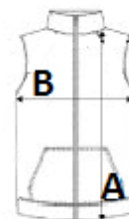

## HAUPTEIGENSCHAFTEN:

100% polyamide

Polyester padding

Warm and ultra-lightweight

Folds up into storage bag

2 front zipped pockets

Inside: Convoy Grey for Black, Red ; Navy for Light Royal Blue and Navy

TARIF-CODE: 62024010

## GRÖSSENANGABE (CM)

	6/8	8/10	10/12	12/14
Stck./☒	15	15	15	15
Körperlänge	47.50	53.00	57.75	62.50
Brustweite (B)	39.50	42.50	45.50	48.50