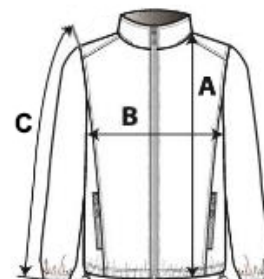

Contrasting interior: Convoy Grey for Black, Red, Marl Dark Grey and Marl Silver; Navy for Light Royal Blue and Navy; White for White

TARIF-CODE: 62024010

EMPFOHLENE VEREDELUNG

Stickerei

URSPRUNGSLAND

China, Bangladesh

GRÖSSENANGABE (CM)

| | S | M | L | XL | 2XL | 3XL | 4XL |
|-----------------------------|-------|-------|-------|-------|-------|-------|-------|
| Stck./☒ | 15 | 15 | 15 | 15 | 15 | 15 | 15 |
| Körperlänge | 70.00 | 72.00 | 74.00 | 76.00 | 78.00 | 80.00 | 82.00 |
| Brustweite (B) | 53.00 | 56.00 | 59.00 | 62.00 | 65.00 | 68.00 | 71.00 |
| Ärmellänge hinten Mitte (C) | 66.25 | 67.25 | 68.25 | 69.25 | 70.25 | 71.25 | 72.25 |