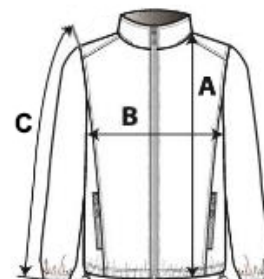

Contrasting interior: Convoy Grey for Black, Red, Marl Dark Grey and Marl Silver; Navy for Light Royal Blue and Navy; White for White

TARIF-CODE: 62024010

EMPFOHLENE VEREDELUNG

Stickerei

URSPRUNGSLAND

China, Bangladesh

GRÖSSENANGABE (CM)

	XS	S	M	L	XL	2XL
Stck./☐	15	15	15	15	15	15
Körperlänge	60.00	62.00	64.00	66.00	68.00	70.00
Brustweite (B)	46.00	49.00	52.00	55.00	58.00	61.00
Ärmellänge hinten Mitte (C)	64.00	65.00	66.00	67.00	68.00	69.00