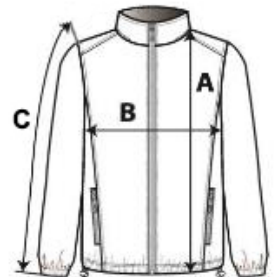

## HAUPT-EIGENSCHAFTEN:

100% polyamide

Polyester inner padding

Warm and ultra-lightweight

Zipped and piped 2 front pockets and 1 chest pocket

Two-way zip fastening concealed beneath studded placket

Contrasting inner hood and body (except for Navy colourway)

Ribbed inner neck and cuffs

TARIF-CODE: 62014010

## EMPFOHLENE VEREDELUNG

Stickerei

## GRÖSSENANGABE (CM)

	XS	S	M	L	XL	2XL	3XL
Stck./📦	10	10	10	10	10	10	10
Körperlänge	78.00	80.00	82.00	84.00	86.00	88.00	90.00
Brustweite (B)	52.00	55.00	58.00	61.00	64.00	67.00	70.00
Ärmellänge hinten Mitte (C)	65.00	66.00	67.00	68.00	69.00	70.00	71.00