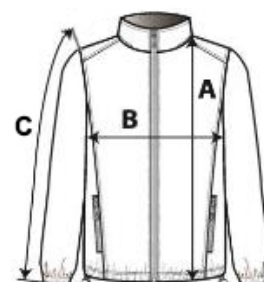

Polyester inner padding

Warm and ultra-lightweight

Slim fit

Zipped and piped 2 front pockets and 1 chest pocket

Two-way zip fastening concealed beneath studded placket

Contrasting inner hood and body (except for Navy colourway)

Ribbed inner neck and cuffs

TARIF-CODE: 62024010

EMPFOHLENE VEREDELUNG

Stickerei

URSPRUNGSLAND

Bangladesh

GRÖSSENANGABE (CM)

	XS	S	M	L	XL	2XL
Stck./☒	10	10	10	10	10	10
Körperlänge	80.00	82.00	84.00	86.00	88.00	90.00
Brustweite (B)	46.00	49.00	52.00	55.00	58.00	61.00
Ärmellänge hinten Mitte (C)	62.00	63.00	64.00	65.00	66.00	67.00