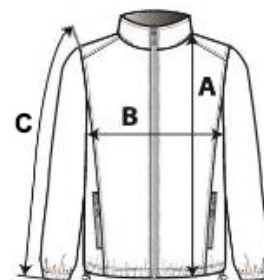

Polyester inner padding

Warm and ultra-lightweight

Slim fit

Zipped and piped 2 front pockets and 1 chest pocket

Two-way zip fastening concealed beneath studded placket

Contrasting inner hood and body (except for Navy colourway)

Ribbed inner neck and cuffs

TARIF-CODE: 62024010

EMPFOHLENE VEREDELUNG

Stickerei

URSPRUNGSLAND

Bangladesh

GRÖSSENANGABE (CM)

	XS	S	M	L	XL	2XL
Stck./☒	10	10	10	10	10	10
Körperlänge	80.00	82.00	84.00	86.00	88.00	90.00
Brustweite (B)	46.00	49.00	52.00	55.00	58.00	61.00
Ärmellänge hinten Mitte (C)	62.00	63.00	64.00	65.00	66.00	67.00