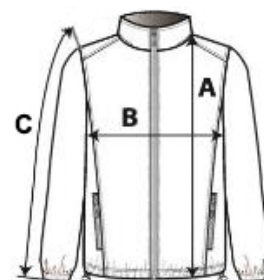

100% polyester

Concealed hood with tear release fastening tab

2 front zipped pockets

Drawstring at bottom

Elasticated cuffs

Packs/zips into front pocket

Matching full front zip

TARIF-CODE: 62024010

URSPRUNGSLAND

China, Bangladesh

GRÖSSENANGABE (CM)

	XS	S	M	L	XL	2XL	3XL
Stck./☒	50	50	50	50	50	50	50
Körperlänge	72.00	75.00	78.00	80.00	82.00	84.00	90.30
Brustweite (B)	56.00	60.00	64.00	67.00	70.00	73.00	77.00
Ärmellänge hinten Mitte (C)	60.00	62.00	64.00	66.00	68.00	70.00	72.00