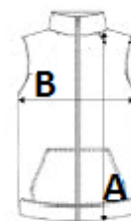

100% polyester mat 290T

100% polyester inner padding

Straight fit

Folds up into storage bag

2 zipped side pockets with nylon zip and tone-on-tone zip puller

2 inner storage pockets

Tone-on-tone nylon front zip fastening with zip puller

Horizontal padding for body and sides

Larger customisation area on chest and back

Elasticated bias finish on the armholes and hem

Hanging loop inside neck

Detachable brand label

TARIF-CODE: **62024010**

URSPRUNGSLAND

Bangladesh

GRÖSSENANGABE (CM)

	S	M	L	XL	2XL
Stck./📦	15	15	15	15	15
Körperlänge	67.00	69.00	71.00	73.00	75.00
Brustweite (B)	53.00	56.00	59.00	62.00	65.00

FARBEN:

■ Dark Grey