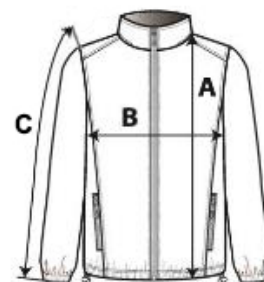

Polyester tricot and mesh lining

Concealed hood

Zip through front

2 front pockets with contrast bartacks

1 inside pocket

Elasticated drawcord with toggles at hem

Zip access for decoration

TARIF-CODE: 62024010

URSPRUNGSLAND

China

GRÖSSENANGABE (CM)

	S	M	L	XL	2XL	3XL	4XL
Stck./☒	25	25	25	25	25	25	25
Körperlänge	77.15	79.15	81.15	83.15	85.90	88.65	90.65
Brustweite (B)	58.00	61.00	64.00	67.00	71.00	75.00	78.00
Ärmellänge hinten Mitte (C)	64.15	66.05	68.00	69.90	72.05	74.15	76.10