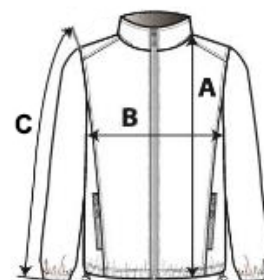

## HAUPT-EIGENSCHAFTEN:

100% 210 T polyamide with acrylic coating

Polyester tricot and mesh lining

Concealed hood

Zip through front

2 front pockets with contrast bartacks

1 inside pocket

Elasticated drawcord with toggles at hem

## GRÖSSENANGABE (CM)

	S	M	L	XL	2XL	3XL	4XL
Stck./☒	25	25	25	25	25	25	25
Körperlänge	77.15	79.15	81.15	83.15	85.90	88.65	90.65
Brustweite (B)	58.00	61.00	64.00	67.00	71.00	75.00	78.00
Ärmellänge hinten Mitte (C)	64.15	66.05	68.00	69.90	72.05	74.15	76.10