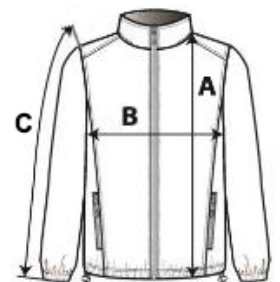

Polyester fleece lining

Comfortable fabric

Zip through front

3 front zipped pockets

Detachable sleeves

Adjustable cuffs

Contrast zip pullers, neck tape and bartacks

3 inside pockets, including 2 zipped pockets and 1 mobile phone pocket

Concealed hood

Contrast elasticated drawcord with toggles at hem

Zip access for decoration

TARIF-CODE: 62024010

URSPRUNGSLAND

China

STANDARD
100

GRÖSSENANGABE (CM)

	S	M	L	XL	2XL	3XL
Stck./☒	10	10	10	10	10	10
Körperlänge	72.90	74.90	76.95	79.70	82.45	85.20
Brustweite (B)	57.00	60.00	63.00	67.00	71.00	75.00
Ärmellänge hinten Mitte (C)	68.00	69.50	71.00	73.20	75.40	77.60