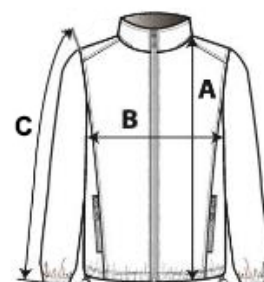

## HAUPT-EIGENSCHAFTEN:

- 100% polyester with PVC coating
- Polyester fleece lining
- Comfortable fabric
- Zip through front
- 3 front zipped pockets
- Detachable sleeves
- Adjustable cuffs
- Contrast zip pullers, neck tape and bartacks
- 3 inside pockets, including 2 zipped pockets and 1 mobile phone pocket
- Concealed hood
- Contrast elasticated drawcord with toggles at hem
- Zip access for decoration

## GRÖSSENANGABE (CM)

	S	M	L	XL	2XL	3XL
Stck./☐	10	10	10	10	10	10
Körperlänge	72.90	74.90	76.95	79.70	82.45	85.20
Brustweite (B)	57.00	60.00	63.00	67.00	71.00	75.00
Ärmellänge hinten Mitte (C)	68.00	69.50	71.00	73.20	75.40	77.60